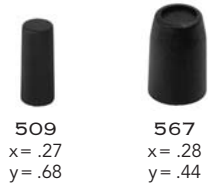

Push-On Knobs

x = outer diameter
y = height

Available in any color
with any markings.